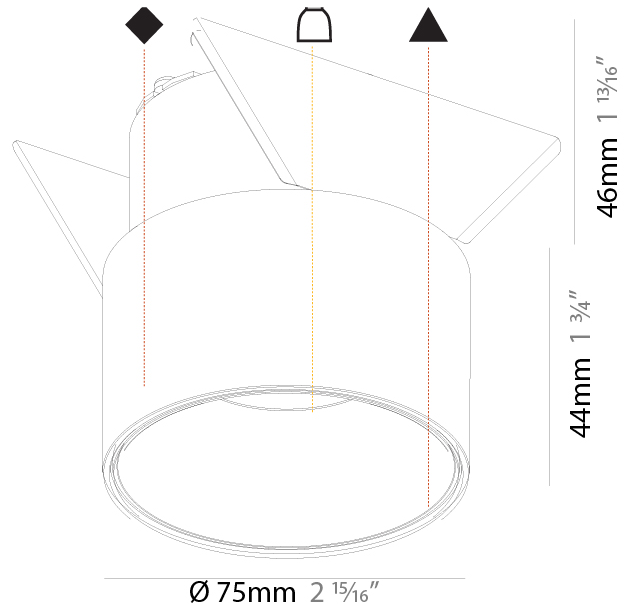

GENERAL

Series: Invader Semi-On
Partner: Prolicht
Division: Architectural
Installation: Recessed
Product Type: Downlight
Mounting Location: Ceiling
Light Distribution: Downlight

PHYSICAL

Aperture Sizes - Downlights: 2"
Shape: Round
Diameter (mm): 75
Diameter (in): 2 ¹⁵/₁₆
Height (mm): 44
Height (in): 1 ³/₄
Ceiling Thickness (mm): 10 / 12.5 / 15
Ceiling Thickness (in): 3/8 or 1/2 or 9/16
Min. Recessing Depth (mm): 50
Min. Recessing Depth (in): 1 ¹⁵/₁₆
Weight (kg): 0.265
Weight (lbs): 0.584
Fixture Finish: SSR / BKV / CWI / CRY / HAB / UFT / ITA / RUA / FTG / MYG / LOD / PUS / FRO / FUP / KIA / POP / BLS / SPG / MEY / GOH / CHC / COM / ABZ / JAG / OBR / MOS / ROR
Fixture Material: Aluminum
Cut-out Measurements: D = 70mm / 2 3/4"

ELECTRICAL

Lamp Type: LED (Zhaga Standard)
Input Wattage (W): 9.7
Total Output Wattage (W): 8.3
Dimming: Tri-Mode (Non-Dimming and Phase Dimming (120Vac only) and 0-10V Dimming)
Driver Included: No
Driver Location: Recessed Housing
Driver Type: Constant Current - Universal
Driver Class: Class 2
Input Voltage (V): 120 - 277
Constant Current (MA): 250

LED

Number of LEDs: 1
Color Temperature (°K): 2700 / 3000 / 3500 / 4000
Max. Delivered Lumen (lm): 700 / 732 / 703 / 775
Nominal Lumen (lm): 1044 / 1092 / 1048 / 1156
CRI: >90 CRI
Lamp Life (hrs): 50000

OPTICAL

Reflector°: 20 / 40 / 60
Adjustability: Fixed

RATINGS AND CERTIFICATIONS

Certified By: Certified for North American Standards
IP rating: IP20